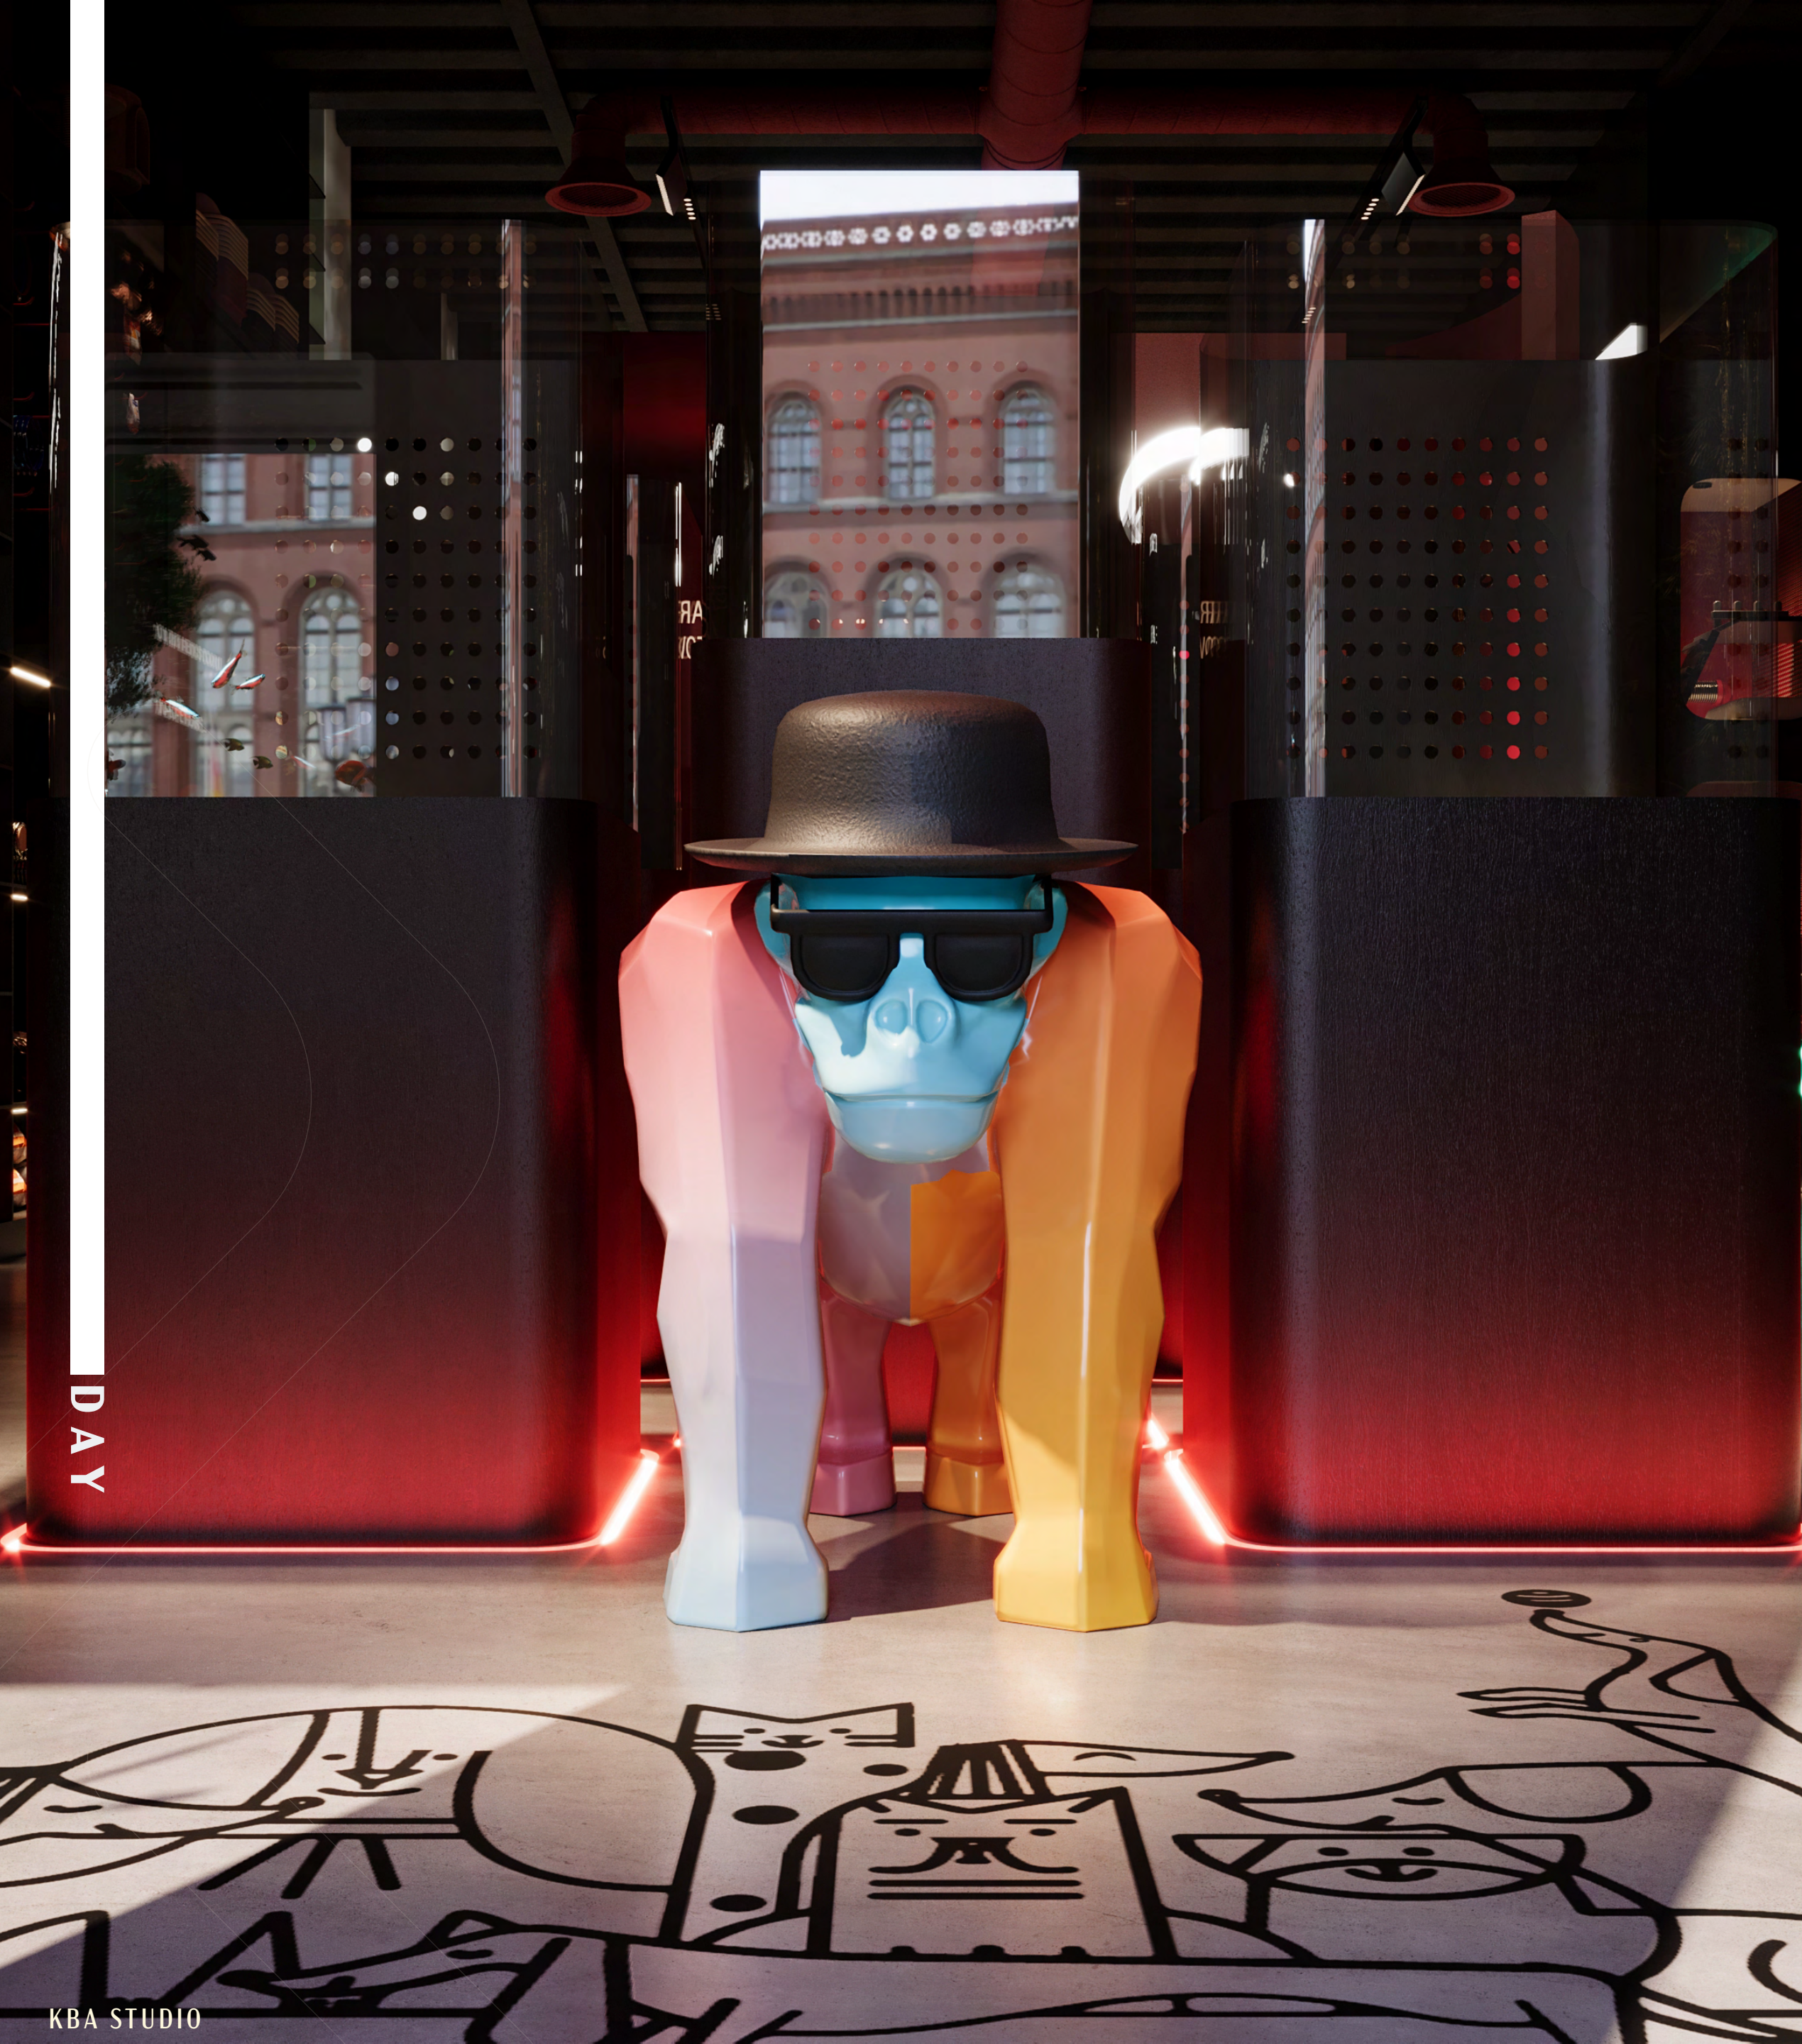

DAY

MAKE U MARK
WITH EVERY MEOWS

ODQ

D

C